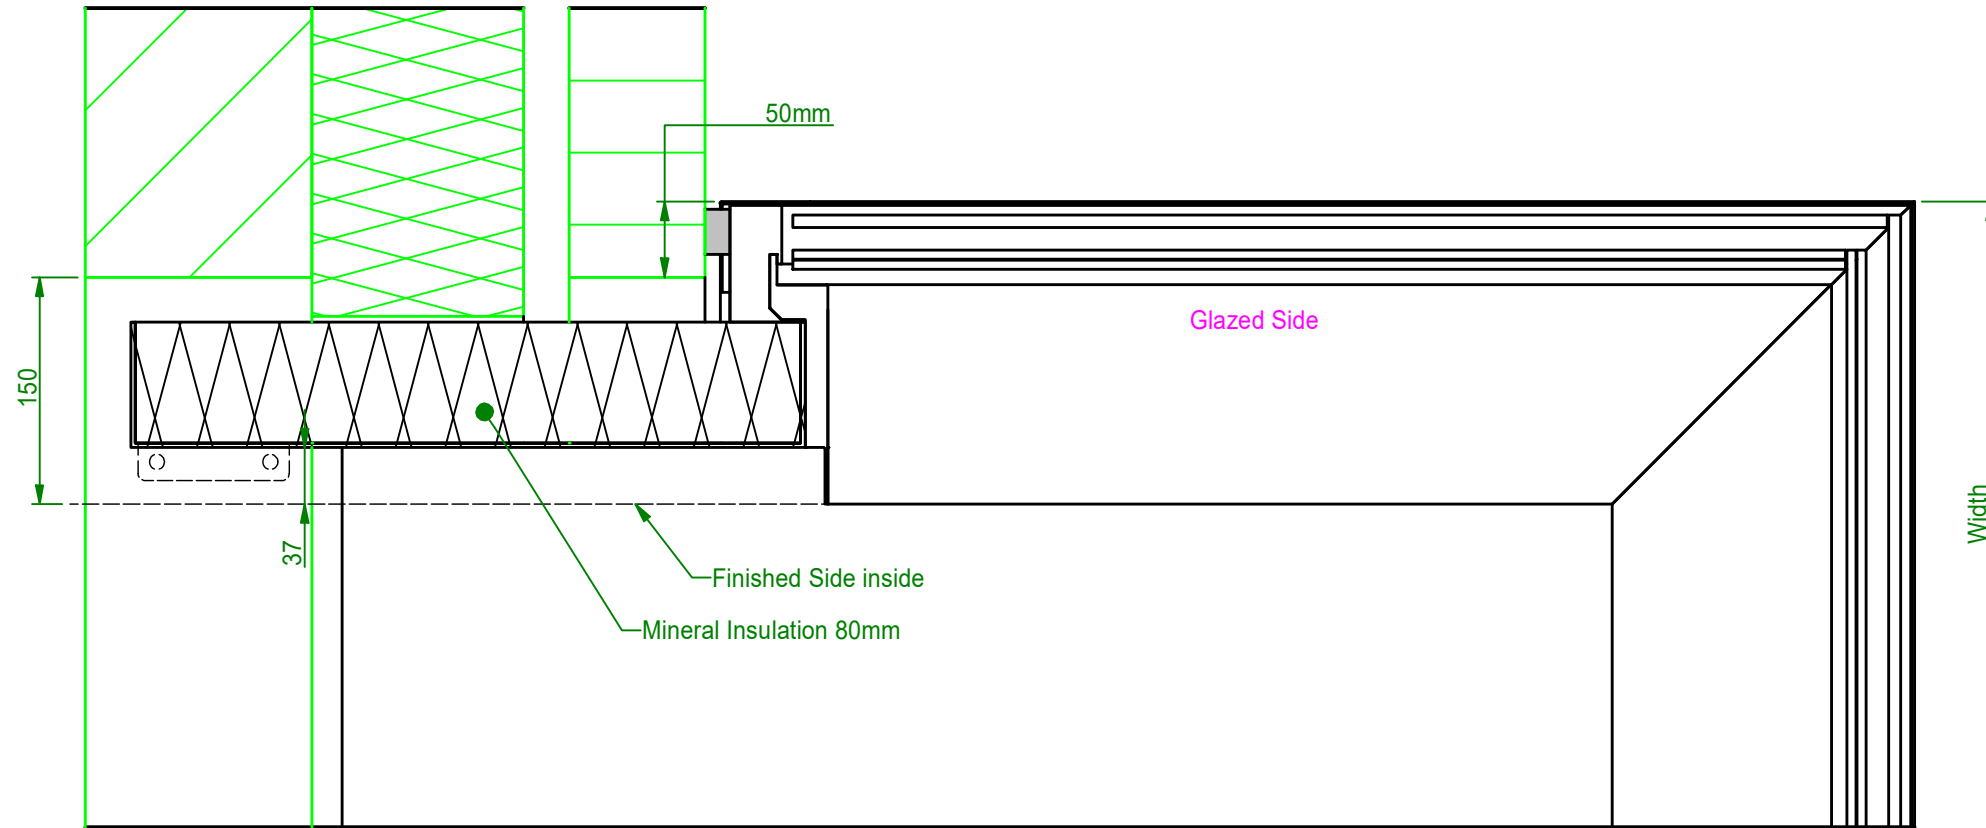

Wall and opening dimensions: Sheet 2

Closed Side possible on both sides

Glazed Side possible on both sides

Hatch Patterns	
	Schuimisotatie iLux Foam Insulation iLux
	Isotatie Gebouw Insulation Building
	Structurele Muur Structural Wall
	Afgewerkte Gevel Finished Facade
	Doorsnede Arcering iLux Section Hatch iLux
	Minerale Isotatie iLux Miniral Insulation iLux

SECTION H-H (1 : 20)

Top detail (1 : 10)

Bottom detail (1 : 10)

Left detail (1 : 10)

Case if closed side.

Right detail (1 : 10)

Case if glazed side.

RENSON
Creating healthy spaces
www.renson.eu - 8790 Waregem (Belgium)

View Discription : Bottom section		Proj. Nr. :	Type Nr. :
Project Name :		Revision	State : Work in Progress Creation date : 4/11/2019
Product Name : ILUX MAX		A	Doc. nr.: Generic Model iLux Max

Sheet : 3 / 6
Scale : 1 : 5
Drawn : ghuys
Size : A3 units in mm

Sheet : 4 /6
Scale : 1 : 5
Drawn : ghuys
Size : A3 units in mm

Sheet 5 (1 : 5)

 <p>www.renson.eu - 8790 Waregem (Belgium)</p> <p><small>This drawing is owned by RENSON and may not be copied or shown to third parties without written permission.</small></p>	View Discription : Right side section			Sheet : 5 / 6	
	Project Name :	Proj. Nr. :	Type Nr. :	Scale : 1 : 5	
	Product Name : ILUX MAX	Revision : A	State : Work in Progress	Creation date : 4/11/2019	Drawn : ghuys
		Doc. nr.: Generic Model iLux Max		Size : A3	 units in mm