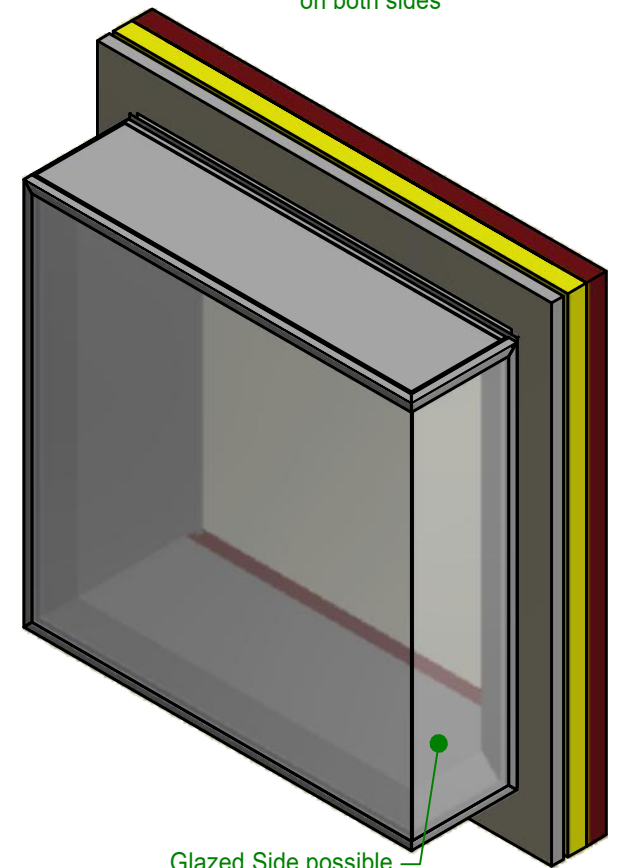

Wall and opening dimensions: Sheet 2

Closed Side possible on both sides

Glazed Side possible on both sides

Hatch Patterns	
	Schuimisotatie iLux Foam Insulation iLux
	Isotatie Gebouw Insulation Building
	Structurele Muur Structural Wall
	Afgewerkte Gevel Finished Facade
	Doorsnede Arcering iLux Section Hatch iLux
	Minerale Isotatie iLux Miniral Insulation iLux

SECTION H-H (1 : 20)

Top detail (1 : 10)

Bottom detail (1 : 10)

Left detail (1 : 10)

Case if closed side.

Right detail (1 : 10)

Case if glazed side.

RENSON
Creating healthy spaces
www.renson.eu - 8790 Waregem (Belgium)