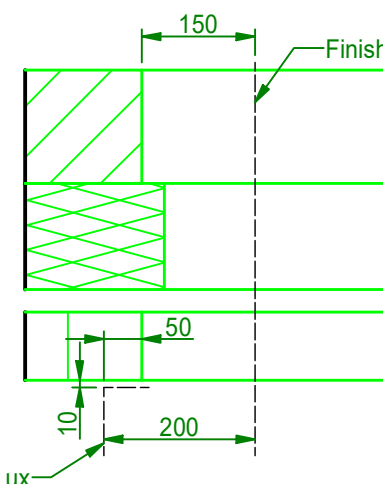

Wall and opening dimensions: Sheet 2

Closed Side possible on both sides

Glazed Side possible on both sides

Hatch Patterns	
	Schuimisotatie iLux Foam Insulation iLux
	Isotatie Gebouw Insulation Building
	Structurele Muur Structural Wall
	Afgewerkte Gevel Finished Facade
	Doorsnede Arcering iLux Section Hatch iLux
	Minerale Isotatie iLux Miniral Insulation iLux

SECTION H-H (1 : 20)

Top detail (1 : 10)

Bottom detail (1 : 10)

Left detail (1 : 10)

Case if closed side.

Right detail (1 : 10)

Case if glazed side.

RENSON
Creating healthy spaces
www.renson.eu - 8790 Waregem (Belgium)

View Description : Wall: structural opening		Sheet : 2 / 6	
Project Name :		Scale : 1 : 20	
Product Name : ILUX MAX		Drawn : ghuys	
Proj. Nr. :	Type Nr. :	Revision : A	State : Work in Progress
Creation date : 4/11/2019		Size : A3	
Doc. nr.: Generic Model iLux Max		units in mm	

Sheet : 4 /6
Scale : 1 : 5
Drawn : ghuys
Size : A3 units in mm

Sheet 5 (1 : 5)

 <p>www.renson.eu - 8790 Waregem (Belgium)</p> <p><small>This drawing is owned by RENSON and may not be copied or shown to third parties without written permission.</small></p>	View Discription : Right side section			Sheet : 5 / 6	
	Project Name :	Proj. Nr. :	Type Nr. :	Scale : 1 : 5	
	Product Name : ILUX MAX	Revision : A	State : Work in Progress	Creation date : 4/11/2019	Drawn : ghuys
		Doc. nr.: Generic Model iLux Max		Size : A3	 units in mm