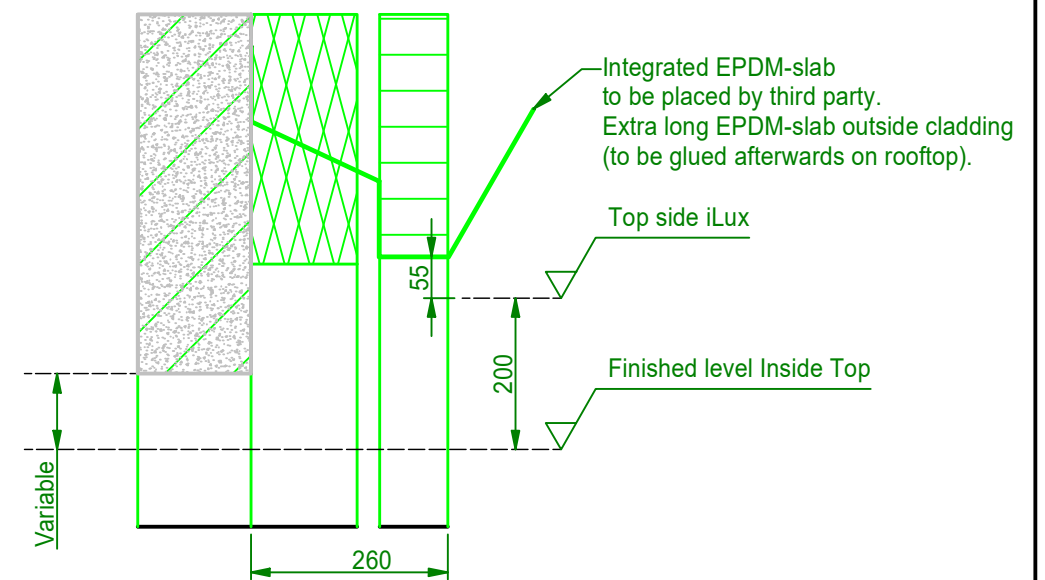

Wall and opening dimensions: Sheet 2

Closed Side possible on both sides

Glazed Side possible on both sides

Hatch Patterns	
	Schuimisotatie iLux Foam Insulation iLux
	Isotatie Gebouw Insulation Building
	Structurele Muur Structural Wall
	Afgewerkte Gevel Finished Facade
	Doorsnede Arcering iLux Section Hatch iLux
	Minerale Isotatie iLux Miniral Insulation iLux

SECTION H-H (1 : 20)

Top detail (1 : 10)

Bottom detail (1 : 10)

Left detail (1 : 10)

Case if closed side.

Right detail (1 : 10)

Case if glazed side.

RENSON
Creating healthy spaces
www.renson.eu - 8790 Waregem (Belgium)

View Description : Wall: structural opening		Sheet : 2 / 6	
Project Name :		Scale : 1 : 20	
Product Name : ILUX MAX		Drawn : ghuys	
Proj. Nr. :	Type Nr. :	Revision : A	State : Work in Progress
Creation date : 4/11/2019		Size : A3	
Doc. nr.: Generic Model iLux Max		units in mm	