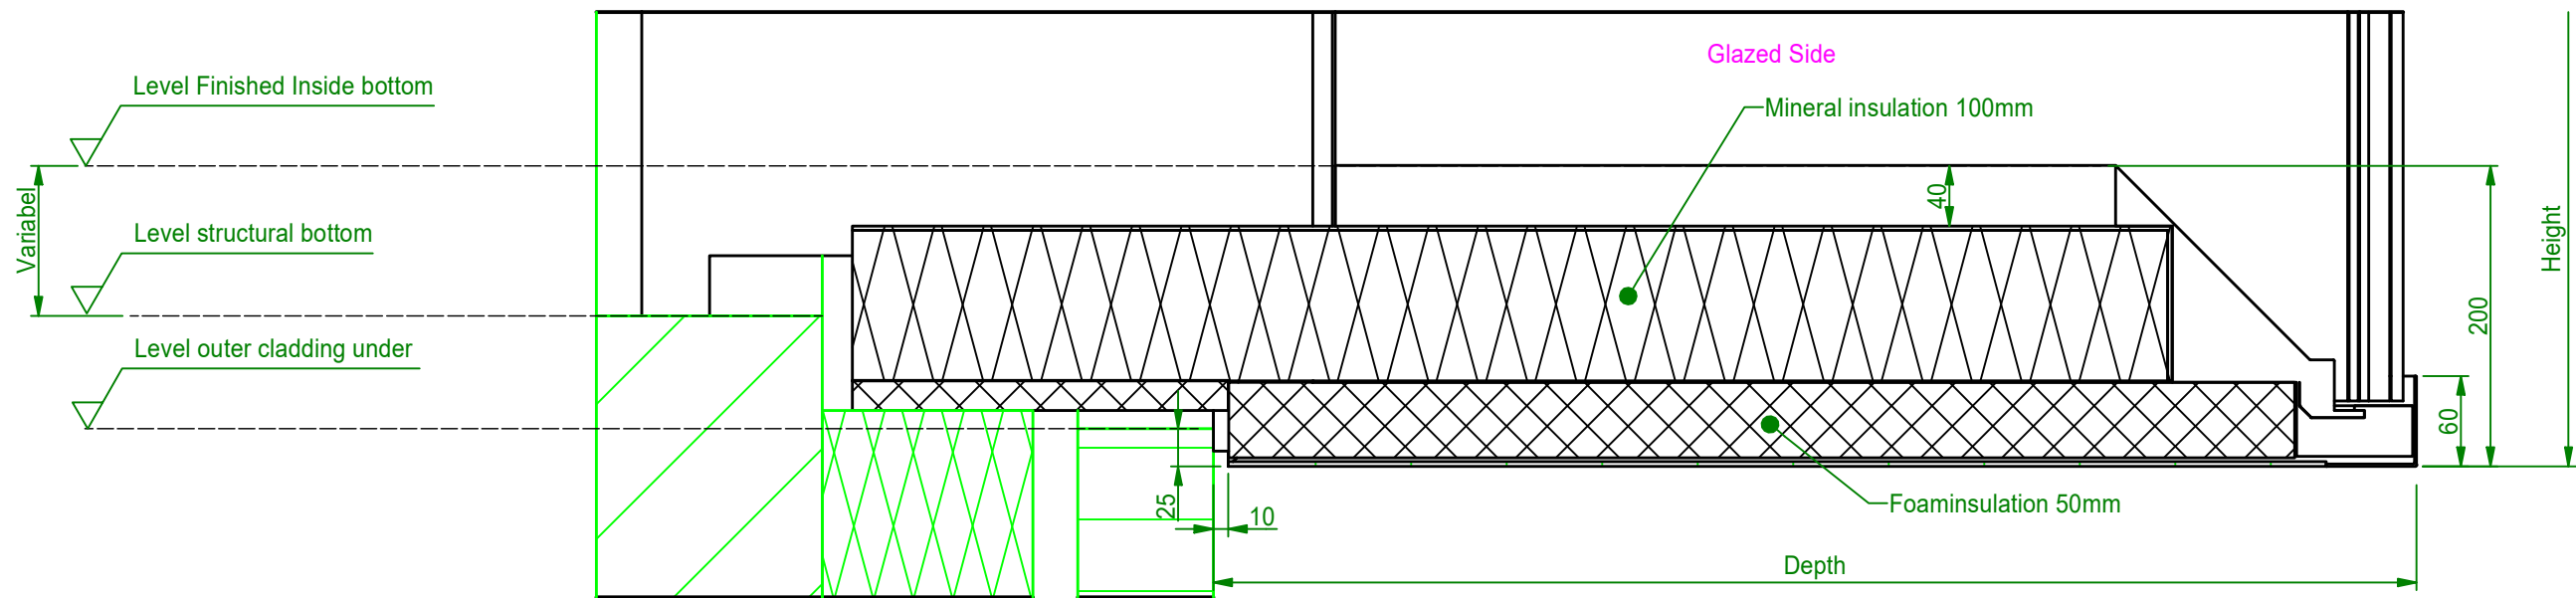

Sheet 3 (1 : 5)

RENSON
Creating healthy spaces
www.renson.eu - 8790 Waregem (Belgium)
This drawing is owned by RENSON and may not be copied or shown to third parties without written permission.

View Discription : Bottom section		Proj. Nr. :	Type Nr. :
Project Name :		Revision	State : Work in Progress Creation date : 4/11/2019
Product Name : ILUX MAX		A	Doc. nr.: Generic Model iLux Max

Sheet : 3 / 6
Scale : 1 : 5
Drawn : ghuys
Size : A3 units in mm