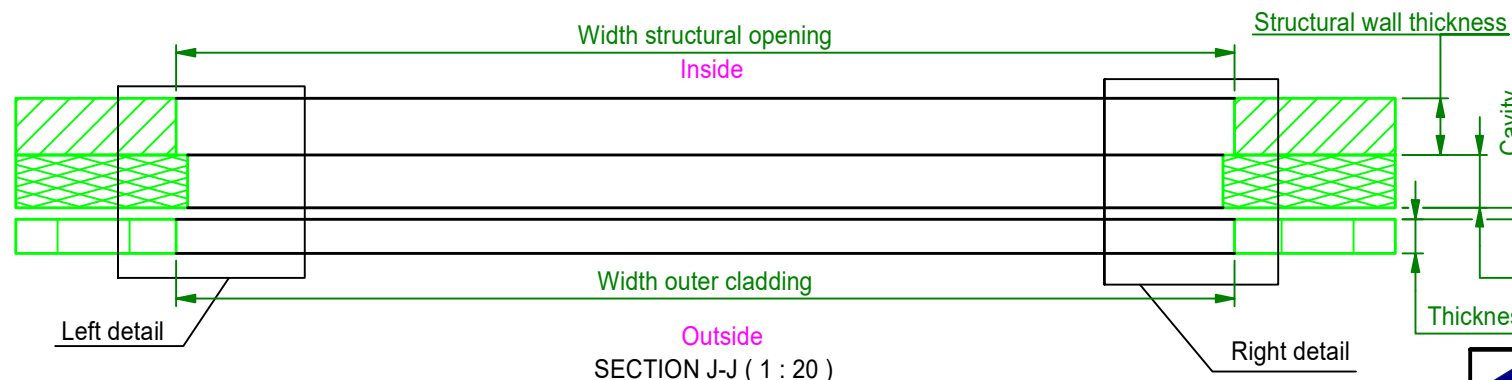

Wall and opening dimensions: Sheet 2

Closed Side possible on both sides

Glazed Side possible on both sides

Hatch Patterns	
	Schuimisotatie iLux Foam Insulation iLux
	Isotatie Gebouw Insulation Building
	Structurele Muur Structural Wall
	Afgewerkte Gevel Finished Facade
	Doorsnede Arcering iLux Section Hatch iLux
	Minerale Isotatie iLux Miniral Insulation iLux

SECTION H-H (1 : 20)

Top detail (1 : 10)

Bottom detail (1 : 10)

Left detail (1 : 10)

Case if closed side.

Right detail (1 : 10)

Case if glazed side.

RENSON
Creating healthy spaces
www.renson.eu - 8790 Waregem (Belgium)

View Description : Wall: structural opening		Sheet : 2 / 6	
Project Name :		Scale : 1 : 20	
Product Name : ILUX MAX		Drawn : ghuys	
Proj. Nr. :	Type Nr. :	Revision : A	State : Work in Progress
Creation date : 4/11/2019		Size : A3	
Doc. nr.: Generic Model iLux Max		units in mm	