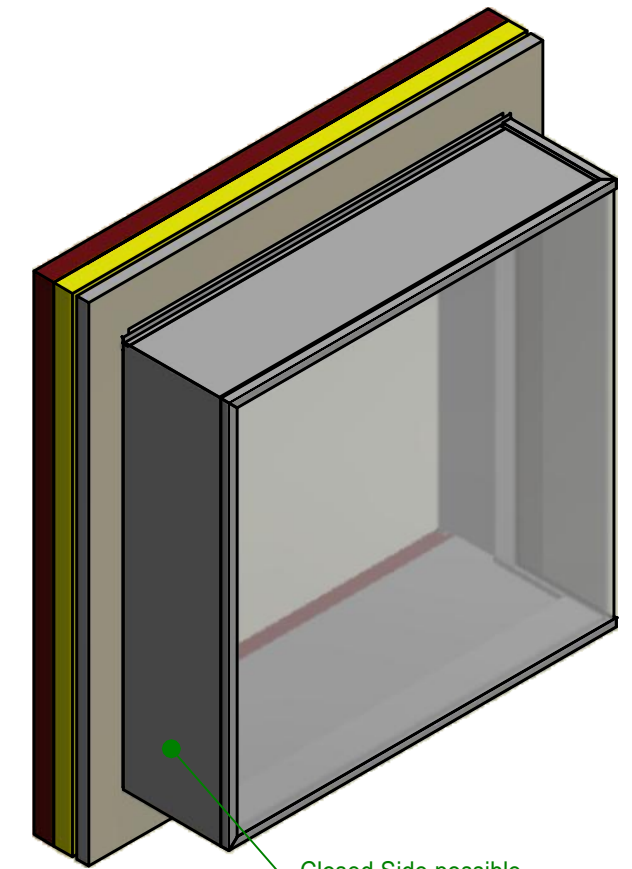

Wall and opening dimensions: Sheet 2

Closed Side possible on both sides

Glazed Side possible on both sides

Hatch Patterns	
	Schuimisotatie iLux Foam Insulation iLux
	Isotatie Gebouw Insulation Building
	Structurele Muur Structural Wall
	Afgewerkte Gevel Finished Facade
	Doorsnede Arcering iLux Section Hatch iLux
	Minerale Isotatie iLux Miniral Insulation iLux

SECTION H-H (1 : 20)

Top detail (1 : 10)

Bottom detail (1 : 10)

Left detail (1 : 10)

Case if closed side.

Right detail (1 : 10)

Case if glazed side.

RENSON
Creating healthy spaces
www.renson.eu - 8790 Waregem (Belgium)

View Description : Wall: structural opening		Sheet : 2 / 6	
Project Name :		Scale : 1 : 20	
Product Name : ILUX MAX		Drawn : ghuys	
Proj. Nr. :	Type Nr. :	Revision : A	State : Work in Progress
Creation date : 4/11/2019		Size : A3	
Doc. nr.: Generic Model iLux Max		units in mm	