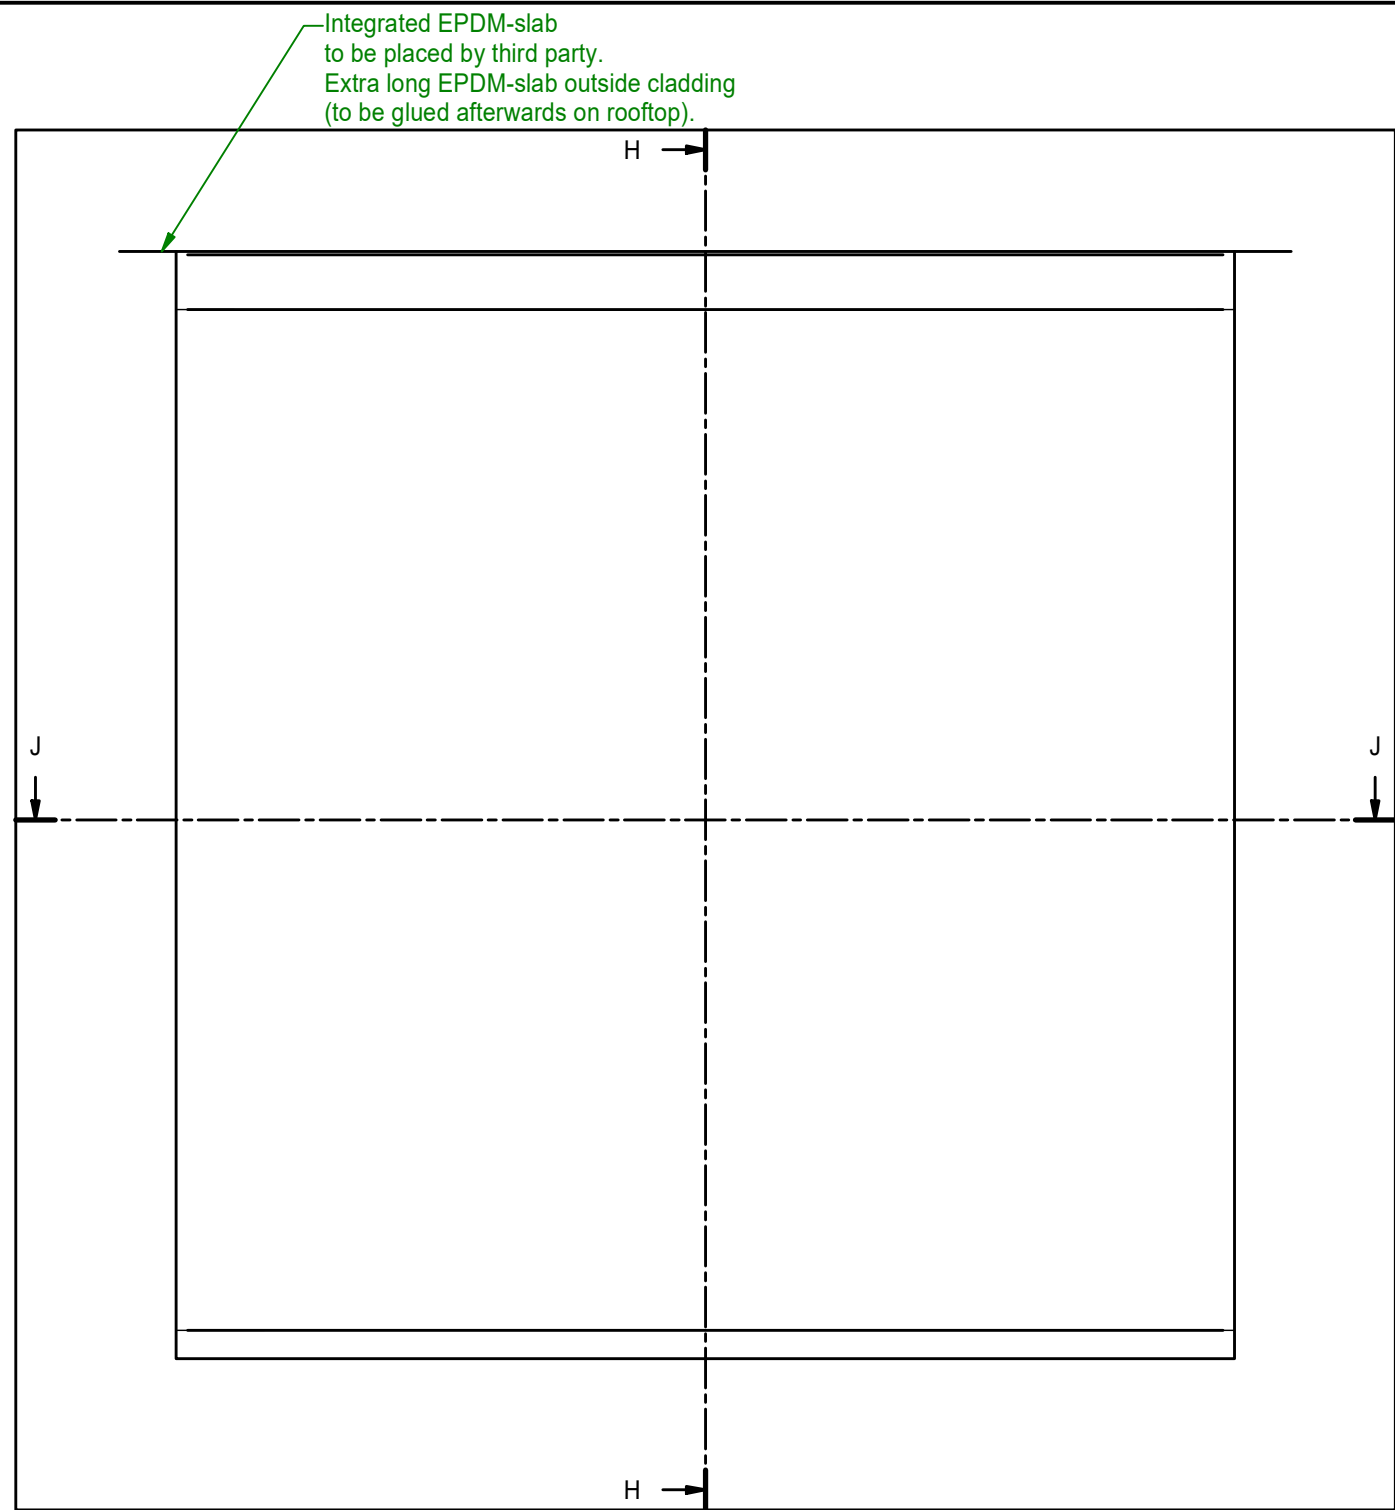

Wall and opening dimensions: Sheet 2

Closed Side possible on both sides

Glazed Side possible on both sides

Hatch Patterns	
	Schuimisotatie iLux Foam Insulation iLux
	Isotatie Gebouw Insulation Building
	Structurele Muur Structural Wall
	Afgewerkte Gevel Finished Facade
	Doorsnede Arcering iLux Section Hatch iLux
	Minerale Isotatie iLux Miniral Insulation iLux

SECTION H-H (1 : 20)

Top detail (1 : 10)

Bottom detail (1 : 10)

Left detail (1 : 10)

Case if closed side.

Right detail (1 : 10)

Case if glazed side.

RENSON
Creating healthy spaces
www.renson.eu - 8790 Waregem (Belgium)

View Description : Wall: structural opening		Sheet : 2 / 6	
Project Name :		Scale : 1 : 20	
Product Name : ILUX MAX		Drawn : ghuys	
Proj. Nr. :	Type Nr. :	Revision : A	State : Work in Progress
Creation date : 4/11/2019		Size : A3	
Doc. nr.: Generic Model iLux Max		units in mm	