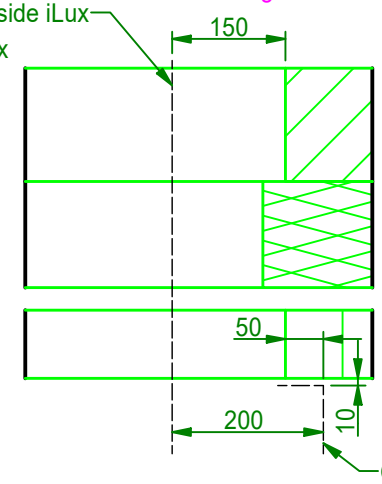

Wall and opening dimensions: Sheet 2

Closed Side possible on both sides

Glazed Side possible on both sides

Hatch Patterns	
	Schuimisotatie iLux Foam Insulation iLux
	Isotatie Gebouw Insulation Building
	Structurele Muur Structural Wall
	Afgewerkte Gevel Finished Facade
	Doorsnede Arcering iLux Section Hatch iLux
	Minerale Isotatie iLux Miniral Insulation iLux

SECTION H-H (1 : 20)

Top detail (1 : 10)

Bottom detail (1 : 10)

Left detail (1 : 10)

Case if closed side.

Right detail (1 : 10)

Case if glazed side.

RENSON
Creating healthy spaces
www.renson.eu - 8790 Waregem (Belgium)

View Description : Wall: structural opening		Sheet : 2 / 6	
Project Name :		Scale : 1 : 20	
Product Name : ILUX MAX		Drawn : ghuys	
Proj. Nr. :	Type Nr. :	Revision : A	State : Work in Progress
Creation date : 4/11/2019		Size : A3	
Doc. nr.: Generic Model iLux Max		units in mm	

Sheet : 4 /6
Scale : 1 : 5
Drawn : ghuys
Size : A3 units in mm

Sheet 5 (1 : 5)

 <p>www.renson.eu - 8790 Waregem (Belgium)</p> <p><small>This drawing is owned by RENSON and may not be copied or shown to third parties without written permission.</small></p>	View Discription : Right side section			Sheet : 5 / 6	
	Project Name :	Proj. Nr. :	Type Nr. :	Scale : 1 : 5	
	Product Name : ILUX MAX	Revision : A	State : Work in Progress	Creation date : 4/11/2019	Drawn : ghuys
		Doc. nr.: Generic Model iLux Max		Size : A3	 units in mm